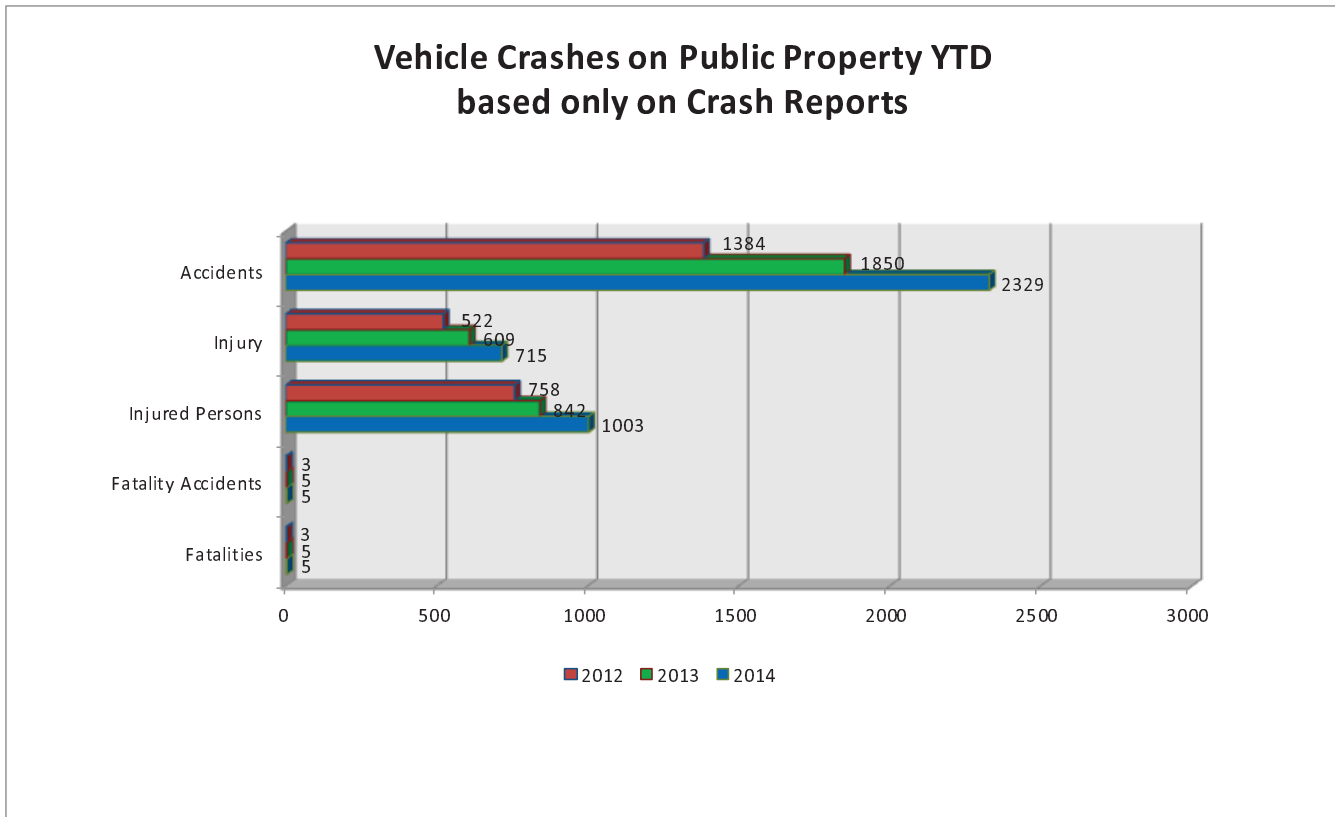

## Vehicle Crash Data

	January	February	March	April	May	June	July	August	September	October	November	December	Total
2012	230	234	303	288	276	248	228	277	253	288	249	270	3,144
2013	258	267	292	279	315	296	312	271	298	307	290	342	3,527
2014	290	339	289	315	353	287	312	311	347	348	345	354	3,890