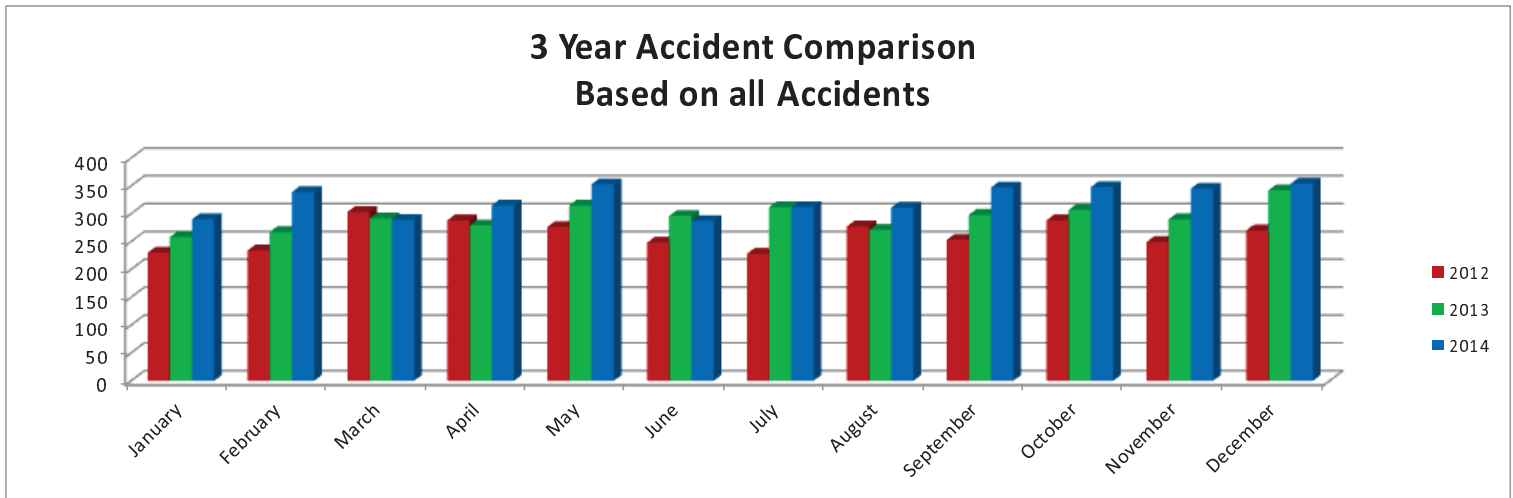

## Vehicle Crash Data

	January	February	March	April	May	June	July	August	September	October	November	December	Total
2012	230	234	303	288	276	248	228	277	253	288	249	270	3,144
2013	258	267	292	279	315	296	312	271	298	307	290	342	3,527
2014	290	339	289	315	353	287	312	311	347	348	345	354	3,890